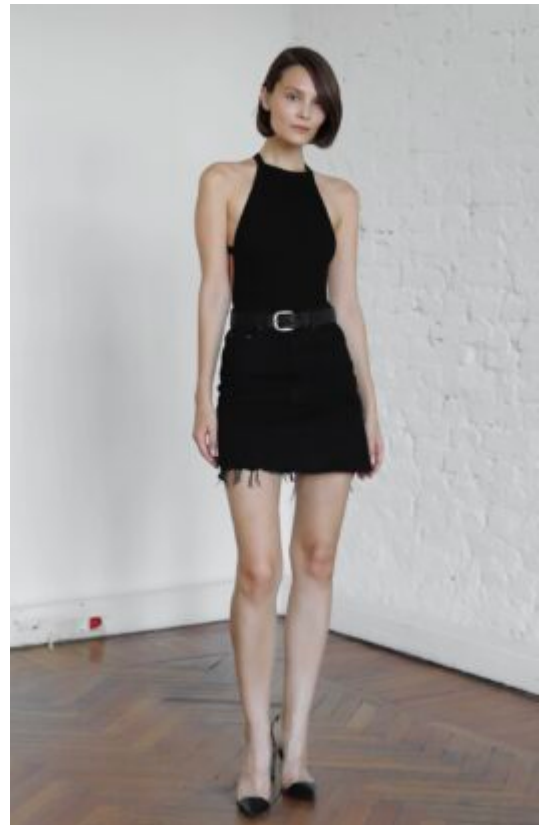

# TRUE MODELS

**Dasha Daraganova**

175 | 83 / 60 / 90 / 39 | Brown / Blue Gray